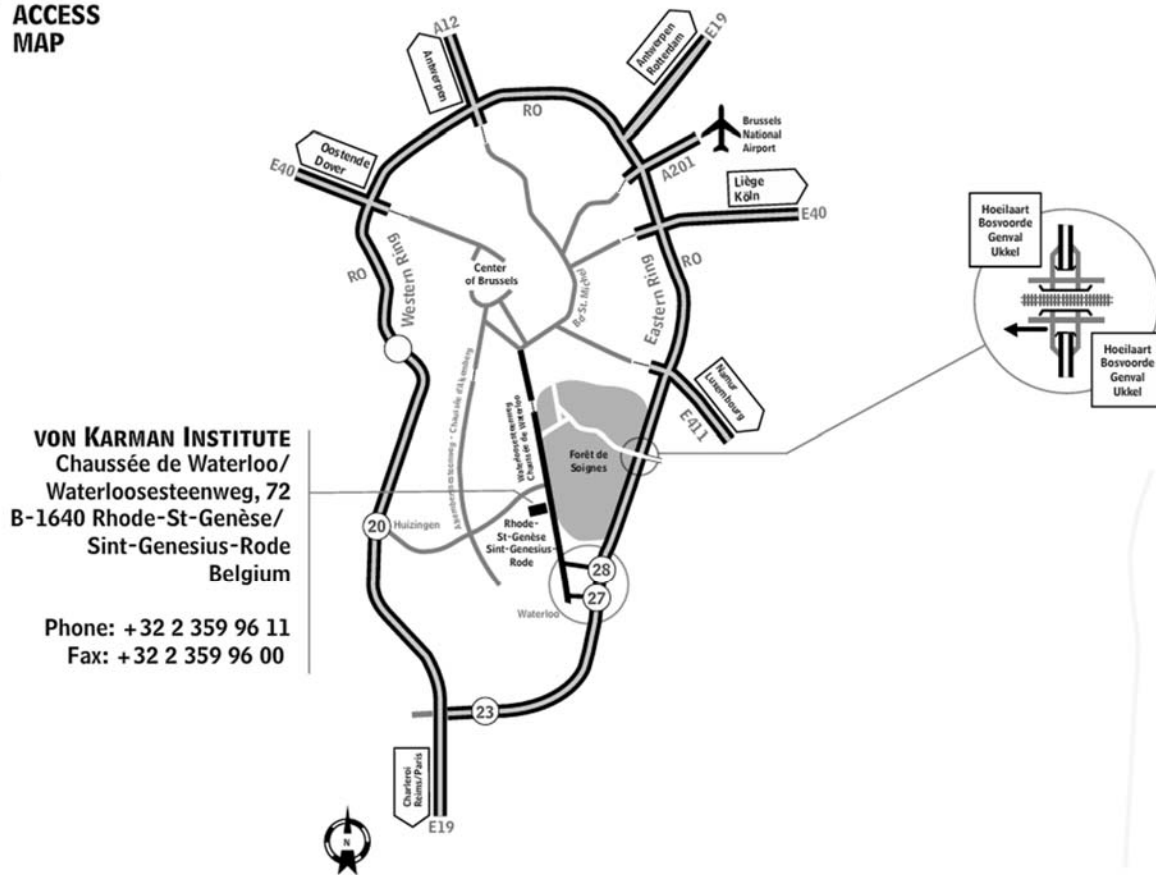

ACCESS MAP

VON KARMAN INSTITUTE
Chaussée de Waterloo/
Waterloosesteenweg, 72
B-1640 Rhode-St-Genèse/
Sint-Genesius-Rode
Belgium

Phone: +32 2 359 96 11
Fax: +32 2 359 96 00

How to reach the VKI?

By Train:

From Bruxelles-Brussel-National Airport - Your route plan

Those arriving by air are warned that the taxi fare from the airport to Central Brussels is rather high. A train service links the airport with the three main railway stations (**gare du Midi (Brussel-Zuid Station)**, **Gare centrale (Brussel-Centraal Station)** and **gare du Nord (Brussel-Noord Station)**), the journey taking about 20 minutes. Participants will effect a considerable saving of money if they take this train and complete their journey to the hotel by taxi or on foot from the stations.

Eurostar and Thalys stop at the Gare du Midi.

A train also links the three main railway stations with the station at Rhode-Saint-Genèse or Sint-Genesius-Rode, which is about 2,5 km from the VKI.

By car: From center of Brussels

Turn right on "Chaussée de Bruxelles" (N5)

By car: From France - Your route plan - the map

Take E19 Direction "Bruxelles, Liège, Mons"

Close to Bruxelles, take the R0 (Ring)

Take the exit 27 (WATERLOO-LASNE)